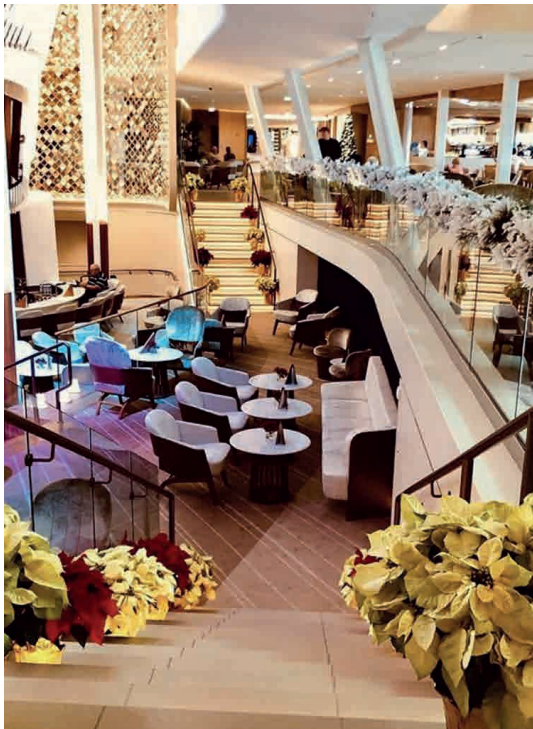

CELEBRITY CRUISE LINE M/V EDGE

Shipyard STX, France
Designed by Jouin Manku, Patricia Urquiola,
Kelly Hoppen
Areas Grand Plaza
Le Grand Bistrot
The Club
Public areas