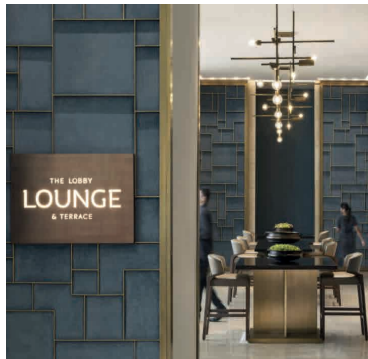

# FOUR SEASONS HOTEL BENGALURU AT EMBASSY ONE

Location Bangalore, INDIA  
Designed by Yabu Pushelberg, New York  
LW Design, Dubai

Areas Public areas  
Level 21 - Lounges  
Restaurants  
Lobby  
Guestrooms  
Spa