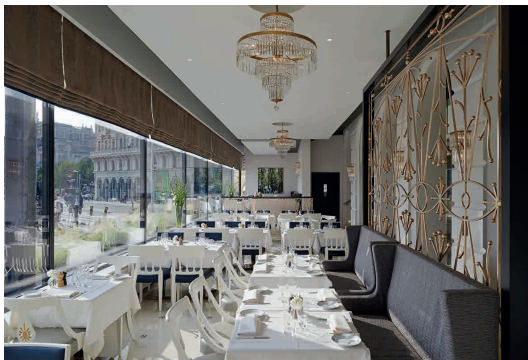

# HOTELS MANDARIN ORIENTAL

Hotel Du Rhone, Geneva

Location    Around the world  
Hotel - City    Hotel Du Rhone, Geneva  
                    Landmark Hotel, Hong Kong  
                    Hide Park Hotel, London

# GRAND HOTEL STOCKHOLM

Location Stockholm, Sweden  
Designed by Richmond design, London  
Areas Veranda restaurant  
Lounge bar