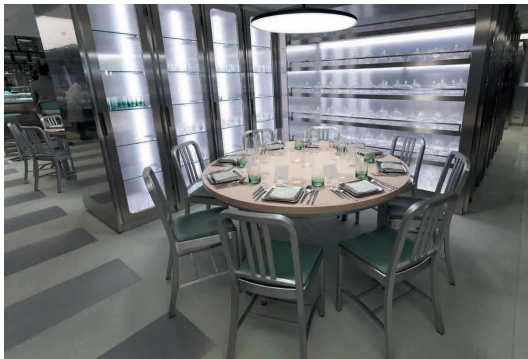

# HOTEL EXCELSIOR VENICE

Location Venice, Italy  
Designed by Richmond, London  
Areas Elimar Beach Restaurant  
Lounge