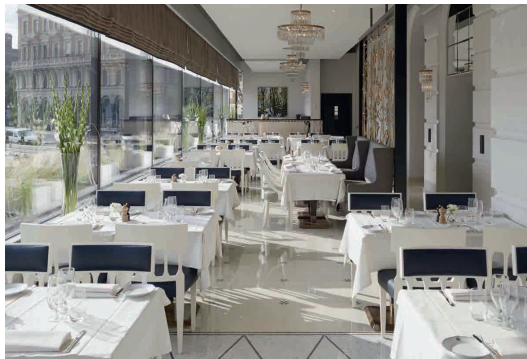

# HOTELS MANDARIN ORIENTAL

Hotel Du Rhone, Geneva

Location    Around the world  
Hotel - City    Hotel Du Rhone, Geneva  
                    Landmark Hotel, Hong Kong  
                    Hide Park Hotel, London

# GRAND HOTEL STOCKHOLM

Location Stockholm, Sweden  
Designed by Richmond design, London  
Areas Veranda restaurant  
Lounge bar