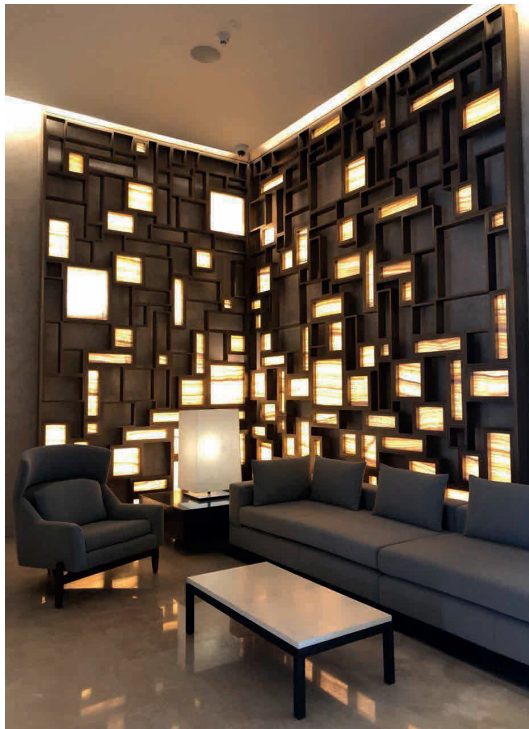

# FOUR SEASONS HOTEL BENGALURU AT EMBASSY ONE

Location Bangalore, INDIA  
Designed by Yabu Pushelberg, New York  
LW Design, Dubai

Areas Public areas  
Level 21 - Lounges  
Restaurants  
Lobby  
Guestrooms  
Spa