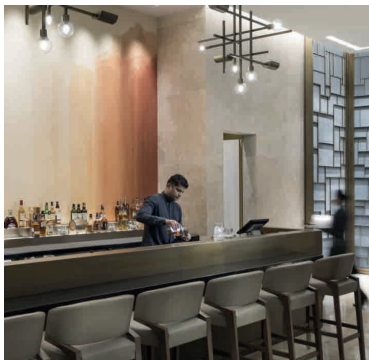

# FOUR SEASONS HOTEL BENGALURU AT EMBASSY ONE

Location Bangalore, INDIA  
Designed by Yabu Pushelberg, New York  
LW Design, Dubai

Areas Public areas  
Level 21 - Lounges  
Restaurants  
Lobby  
Guestrooms  
Spa