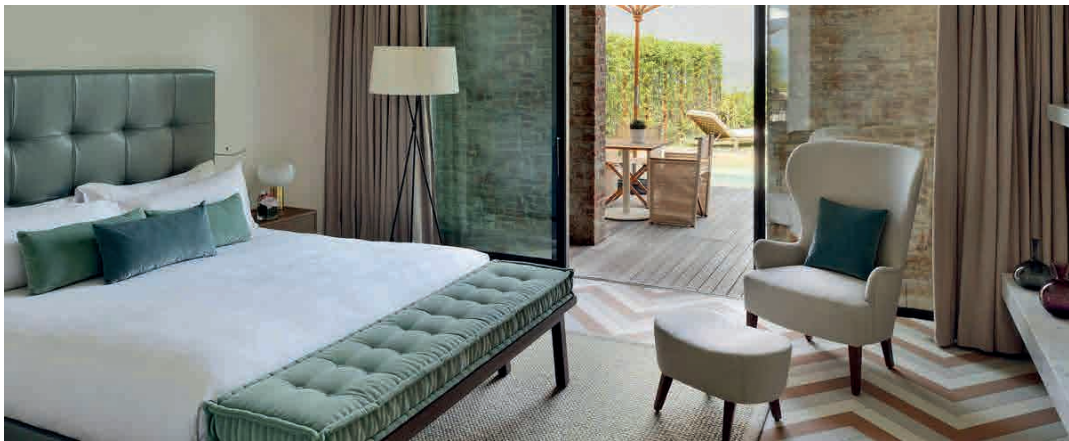

# THE ALPINA GSTAAD

Location Gstaad, Switzerland  
Designed by HBA, London  
Areas Lounge bar  
Public areas